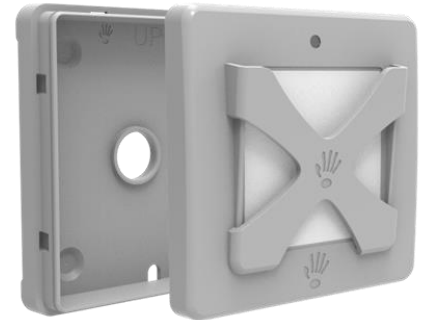

## Single door compact access controllers Populus O-1-A / K-1-A / X-1-A (125kHz)

**Populus O-1-A**

**Populus K-1-A**

**Populus X-1-A**

- Single door compact access controllers with built-in proximity cards and tags readers with capacitive keypad or card holder
- In O, K or X type casing for surface installation (standard version)
- Reading frequency 125kHz
- RS-485 and TCP/IP communication
- Internal memory for 30.000 cards (expandable to 100.000) and 100.000 events)
- Door status and push buttons inputs, transistor door strike output
- For advanced access control systems and home automation
- Designed for business and government buildings, hotels, R&D facilities, financial institutions, server rooms, archives, warehouses, hospitals, shops, labs, etc.
- Color changing transparent part of the casing and buzzer for door status signalization (white – locked, green – unlocked, red - error)
- Optional wall box for flush mounting
- IP 21 - surface installation, IP 65 - into optional Wall Box for flush mounting

### TECHNICAL DATA

- **Dimension:**
- **surface installation (standard option): 90 x 90 x 20 mm**
- **flush mounting (into optional wall box): 90 x 90 x 12 mm**
- **Reading frequency: 125 kHz**
- **Reading distance: up to 12 cm**
- **Internal memory for 30.000 cards (expandable to 100.000) and 100.000 events)**
- **Protection: surface installation: IP21, flush mounting: IP65**
- **External power supply 9 to 14 V DC (Spider W5, Spider W40), 230 V AC with optional wall box with built-in power supply)**
- **Anti-tamper alarm**
- **Operating temperature: from -20° to +40° C**
- **Max. current consumption: 0.2 A**
- **Color changing transparent part of the casing and buzzer for door status signalization**