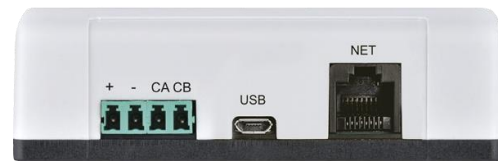

**Jantar**

Entry control for home and office

## Power supply with communication converter Spider W5-B

- 15 W power supply with built-in communication converter for standalone access controllers Rex or time & attendance controllers Regis
- Communication converter for multiple access controllers Populus in a single RS-485 communication line
- RS485-TCP/IP or RS485-USB communication converter
- Powerful enough to power one standalone controller and one DC door strike or electromagnetic lock
- Pluggable connectors (RS-485 communication line and power output)
- RJ-45 and USB micro sockets

### TECHNICAL DATA

- **Dimensions: 120x80x33 mm**
- **Operating voltage: 230 V AC**
- **Output: 12 V DC, 0.8 A**
- **Primary fuse: F100, 250 V 0.25 A**
- **Secondary fuse: F101, 16 V 1.1 A, resetable**
- **Pluggable connectors**
- **RJ-45 connector**
- **USB micro connector**
- **Power consumption: less than 1W + load**
- **Operating temperature: +5 to +40°C**
- **LED status notification**

### ORDERING CODE

Code	Specification
<b>SPIDER W5-B</b>	Power supply with communication converter (15W)